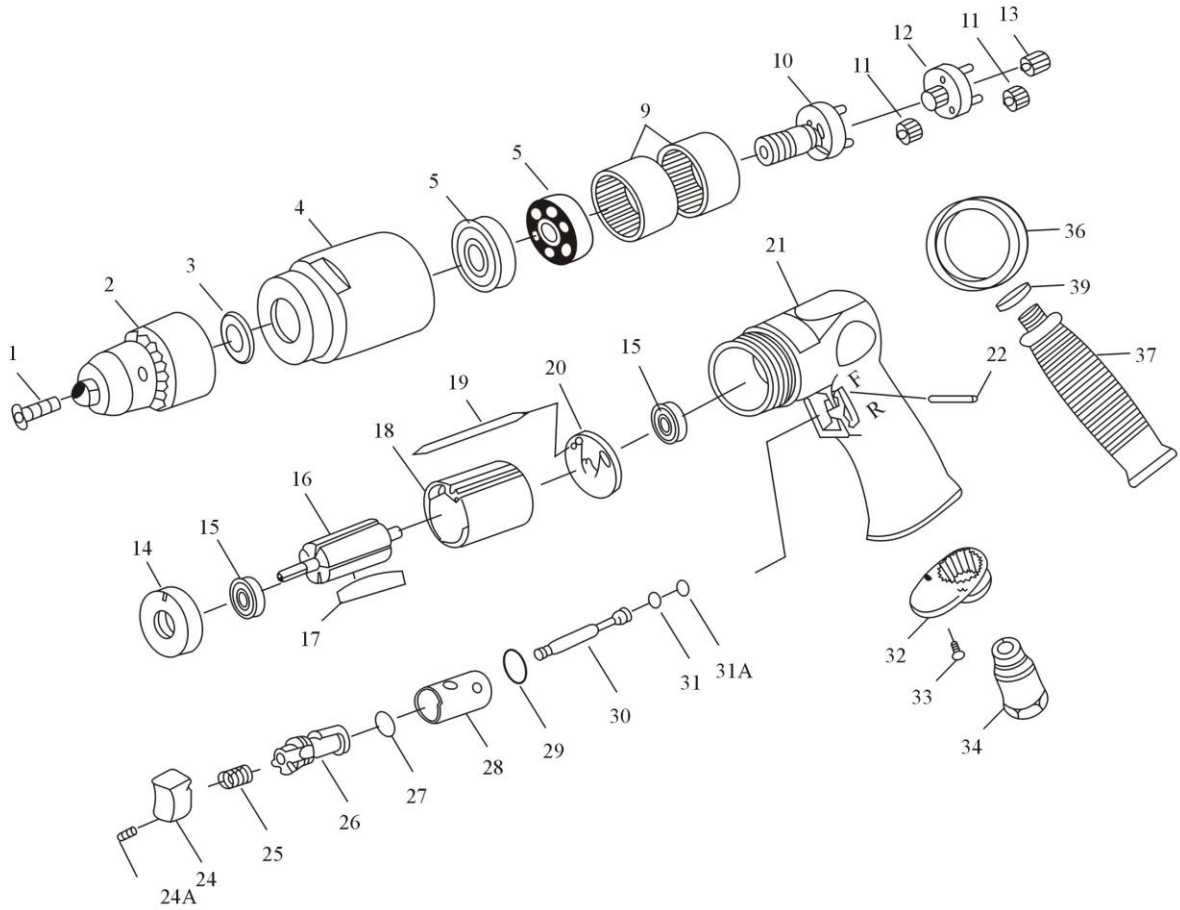

OS-230303R **GAV** HAVALI MATKAP

No.	Parça Adı	Adet	Fiyat\$	No.	Parça Adı	Adet	Fiyat
1	Chuck Screw	1	1.00	21	Housing	1	10.00
2	1/2" Keyless Chuck	1	15.00	22	Pin	1	0.80
3	Chuck Spacer	1	2.00	24	Trigger	1	1.50
4	Clamp Nut	1	10.00	24A	Set Screw	1	0.80
5	Ball Bearing	2	5.00	25	Valve Spring	1	0.80
9	Internal Gear	2	5.00	26	Reverse Lever	1	3.00
10	Wark Spindle	1	9.00	27	O-Ring	1	0.80
10A	Needle Roller	6	0.80	28	Reverse Bushing	1	2.50
11	Idler Gear	6	3.00	29	O-Ring	1	0.80
12	Reduction Spindle	1	5.00	30	Valve Stem	1	1.50
12A	Reduction Gear	1	5.00	31	O-Ring	1	0.80
13	Pinion Gear	1	3.00	31A	O-Ring	1	0.80
14	Spacer	1	3.00	32	Exhaust Diffuser	1	2.00
15	Ball Bearing	2	5.00	33	Screw	2	0.50
16	Rotor	1	12.00	34	Air Inlet	1	2.00
17	Rotor Balde	5	1.00	36	Clamp Ring	1	6.00
18	Cylinder	1	12.00	37	Dead Handle	1	5.00
19	Pin	1	1.00	39	Rubber Gasket	1	5.00
20	End Plate	1	4.00				